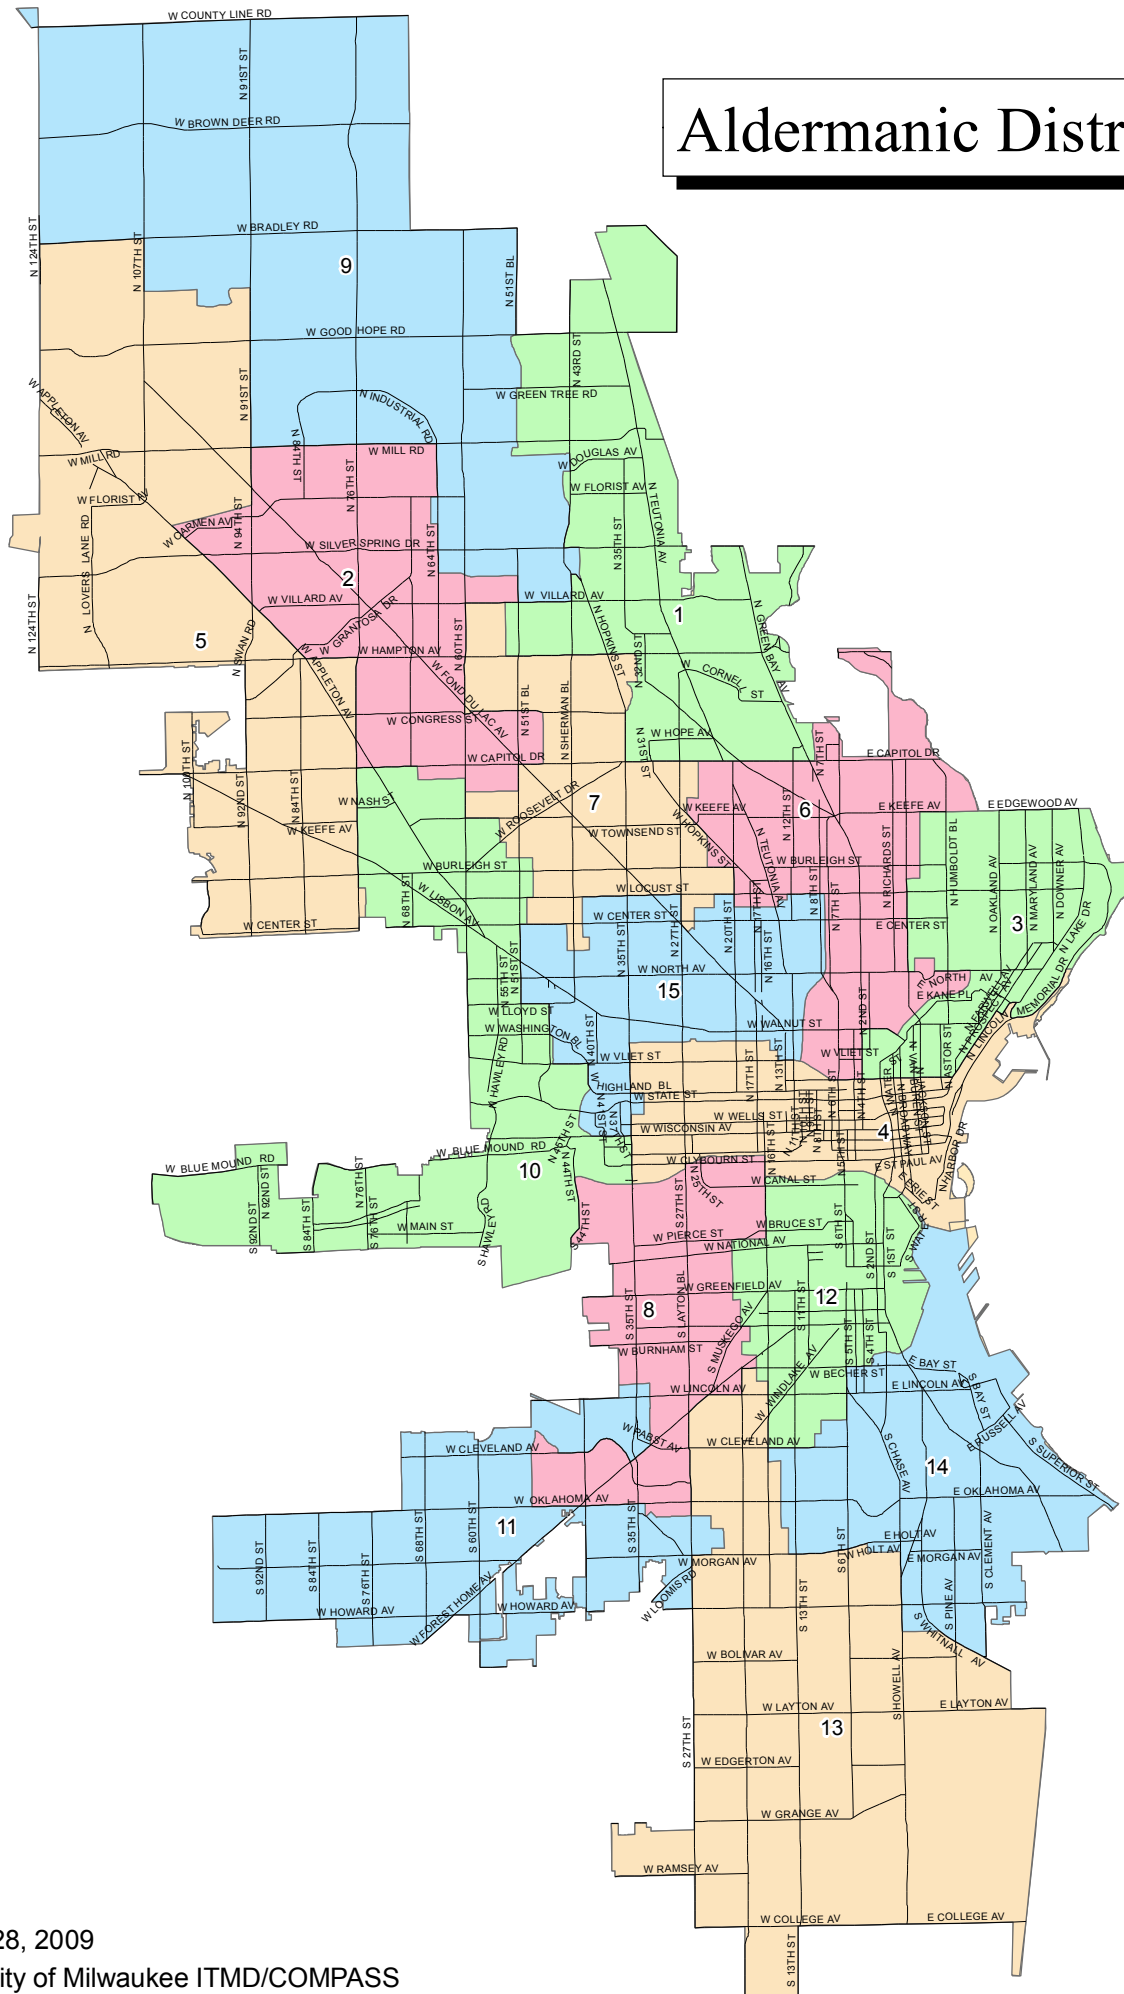

Aldermanic District

Date: January 28, 2009

Prepared By: City of Milwaukee ITMD/COMPASS